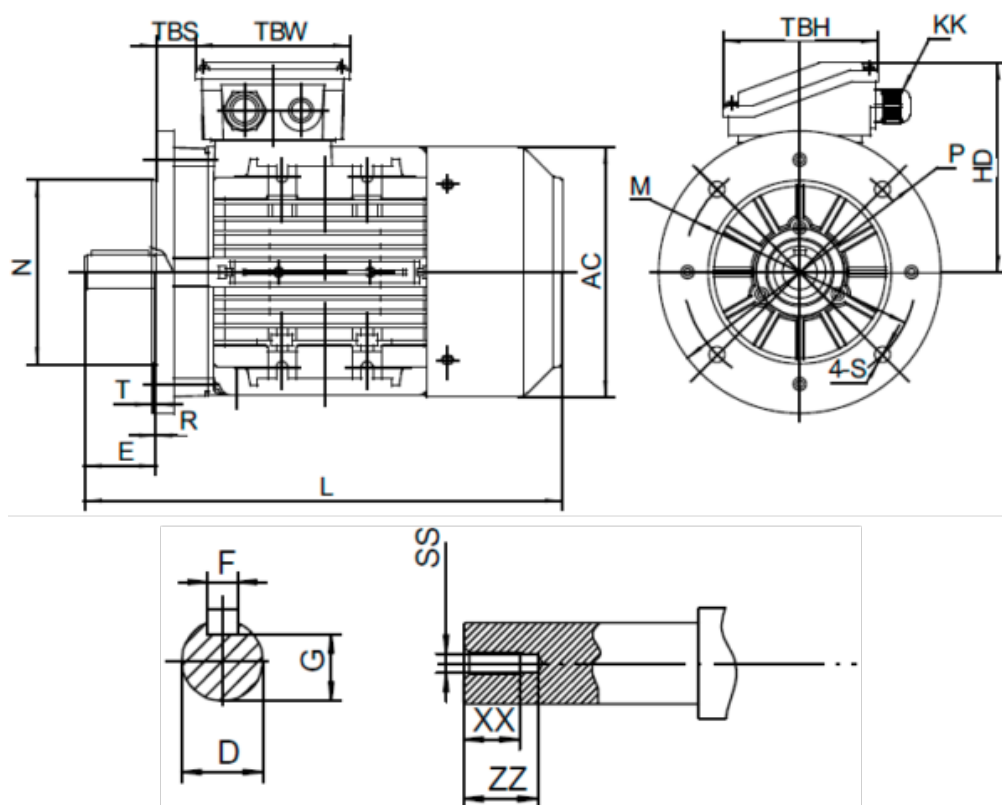

Data Sheet

Article number: 25180040022440

Description: Kleedrive T3A 112M-2 4kw 2800 rpm UL/CSA
3x400/690V 50 HZ IP55 B5 Eff=88,1%

Measures

AA = 224	L = 397	TBH = 118
AC = Ø220	M = Ø215	TBS = 33
AD = 283	N = Ø180	TBW = 118
D = Ø28	P = Ø250	XX = 22
E = 60	R = 0	ZZ = 30
F = 8	S = Ø15	
G = 24	SS = M10	
HD = 171	T = 4	